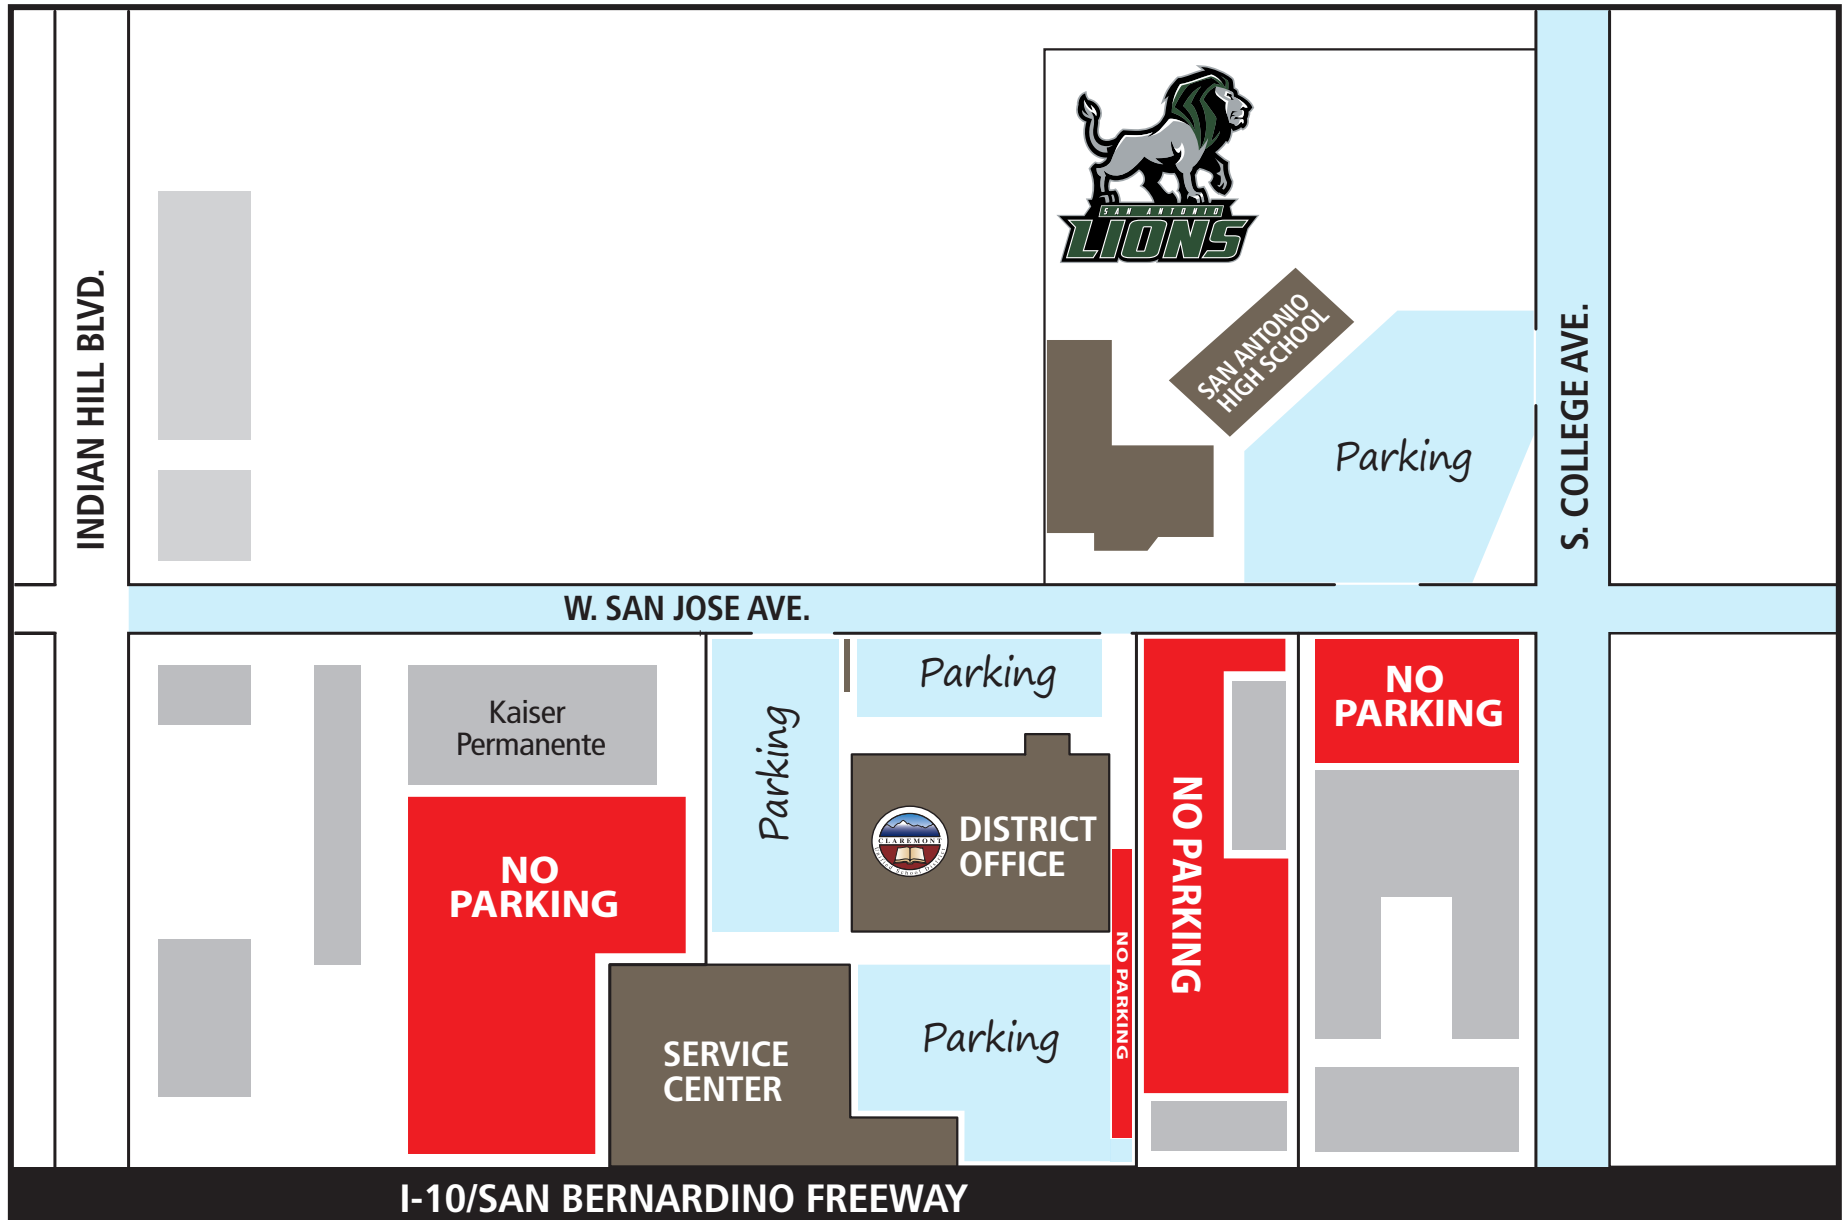

CAS PARKING MAP

RICHARD S. KIRKENDALL EDUCATION CENTER
CLAREMONT UNIFIED SCHOOL DISTRICT

-  Street and Lot Parking
-  NO PARKING

Park only in marked parking spots.
Cars that are double-parked or in unauthorized areas are subject to being towed.